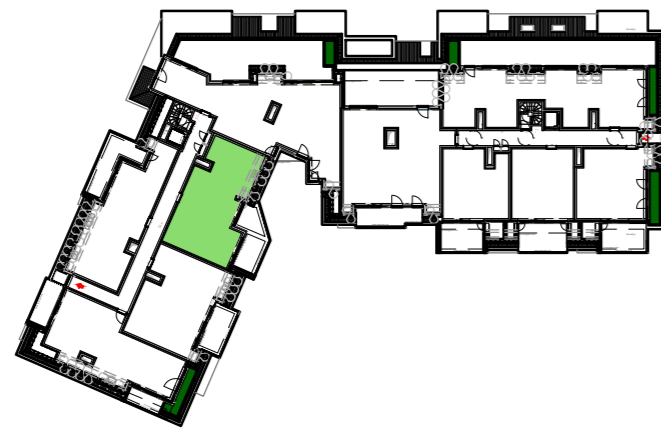

Opp. app.	112.67 m ²
Opp. terras	51.79 m ²
Opp. berging	6.60 m ²
Totaal	171.06 m²

ALBERT I LAAN